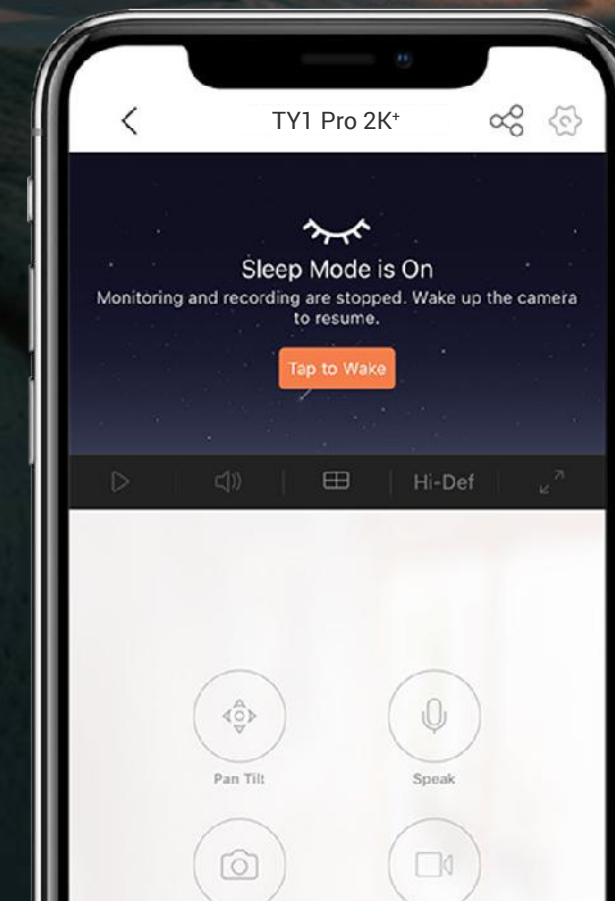

TLS
Data Transmission
Encryption

AES-128
Data Encryption