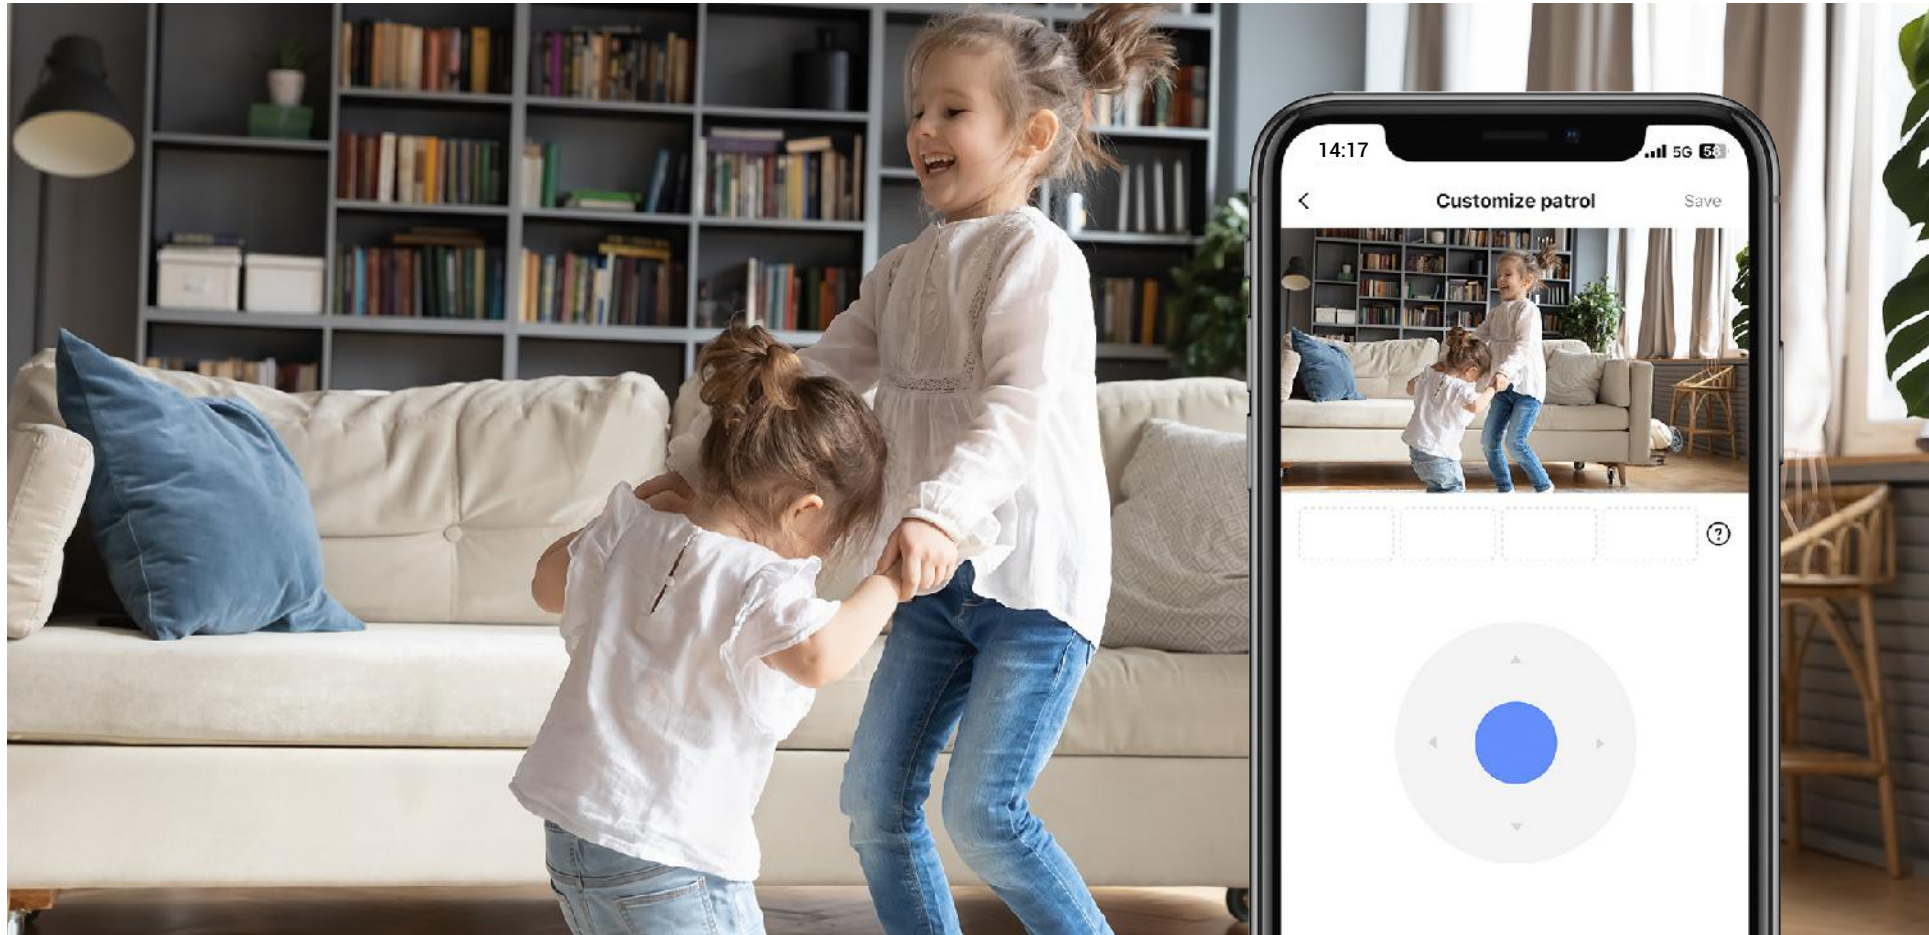

### Overall Patrol

Pan horizontally

## Get the notifications that matter

A lot of activities go on inside your home. Don't want to get alerted repeatedly when your curtains flutter in the wind? The TY1 Pro 2K+ is smart enough to identify human activities in particular. You can choose to get alerted only when somebody is detected on camera.

## Smart enough to detect, zoom, and follow

The camera can automatically zoom in up to 4 times to follow a moving person so you see details and get the whole picture at the same time. You can always enable the AI option to detect and track specifically human movements.

## It takes care of the whole family

It's important to know if you're needed by your loved ones. The camera alerts you if the noise level suddenly changes – whether your baby cries or a siren blares. In addition, they can contact you from the camera's side by simply tapping the call button - one of the easiest way to make a video call.