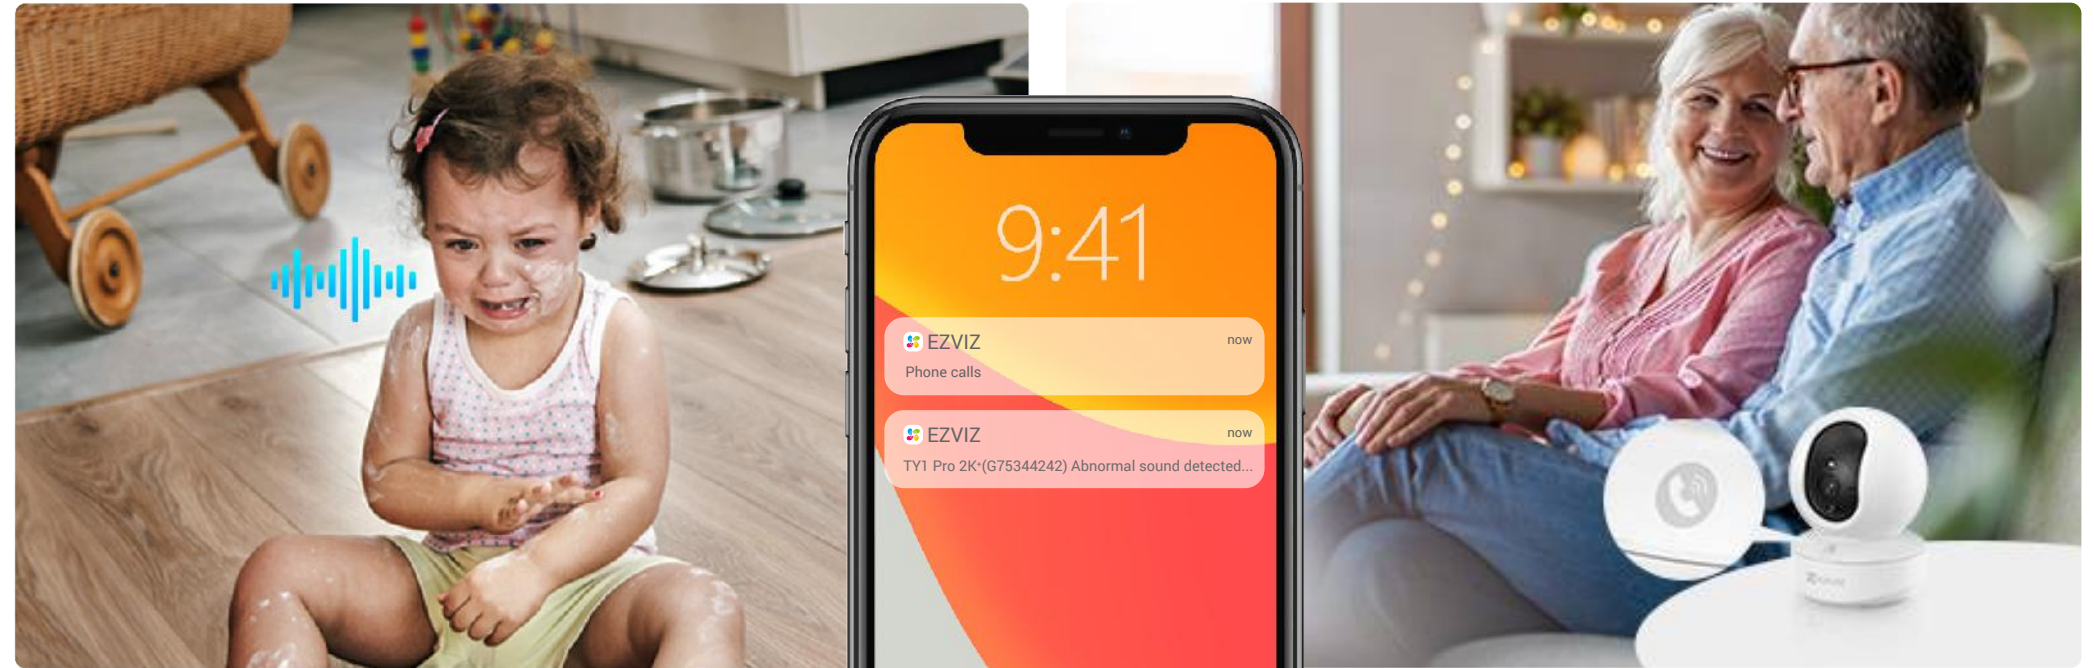

## Get the notifications that matter

A lot of activities go on inside your home. Don't want to get alerted repeatedly when your curtains flutter in the wind? The TY1 Pro 2K+ is smart enough to identify human activities in particular. You can choose to get alerted only when somebody is detected on camera.

## Smart enough to detect, zoom, and follow

The camera can automatically zoom in up to 4 times to follow a moving person so you see details and get the whole picture at the same time. You can always enable the AI option to detect and track specifically human movements.

## It takes care of the whole family

It's important to know if you're needed by your loved ones. The camera alerts you if the noise level suddenly changes – whether your baby cries or a siren blares. In addition, they can contact you from the camera's side by simply tapping the call button - one of the easiest way to make a video call.